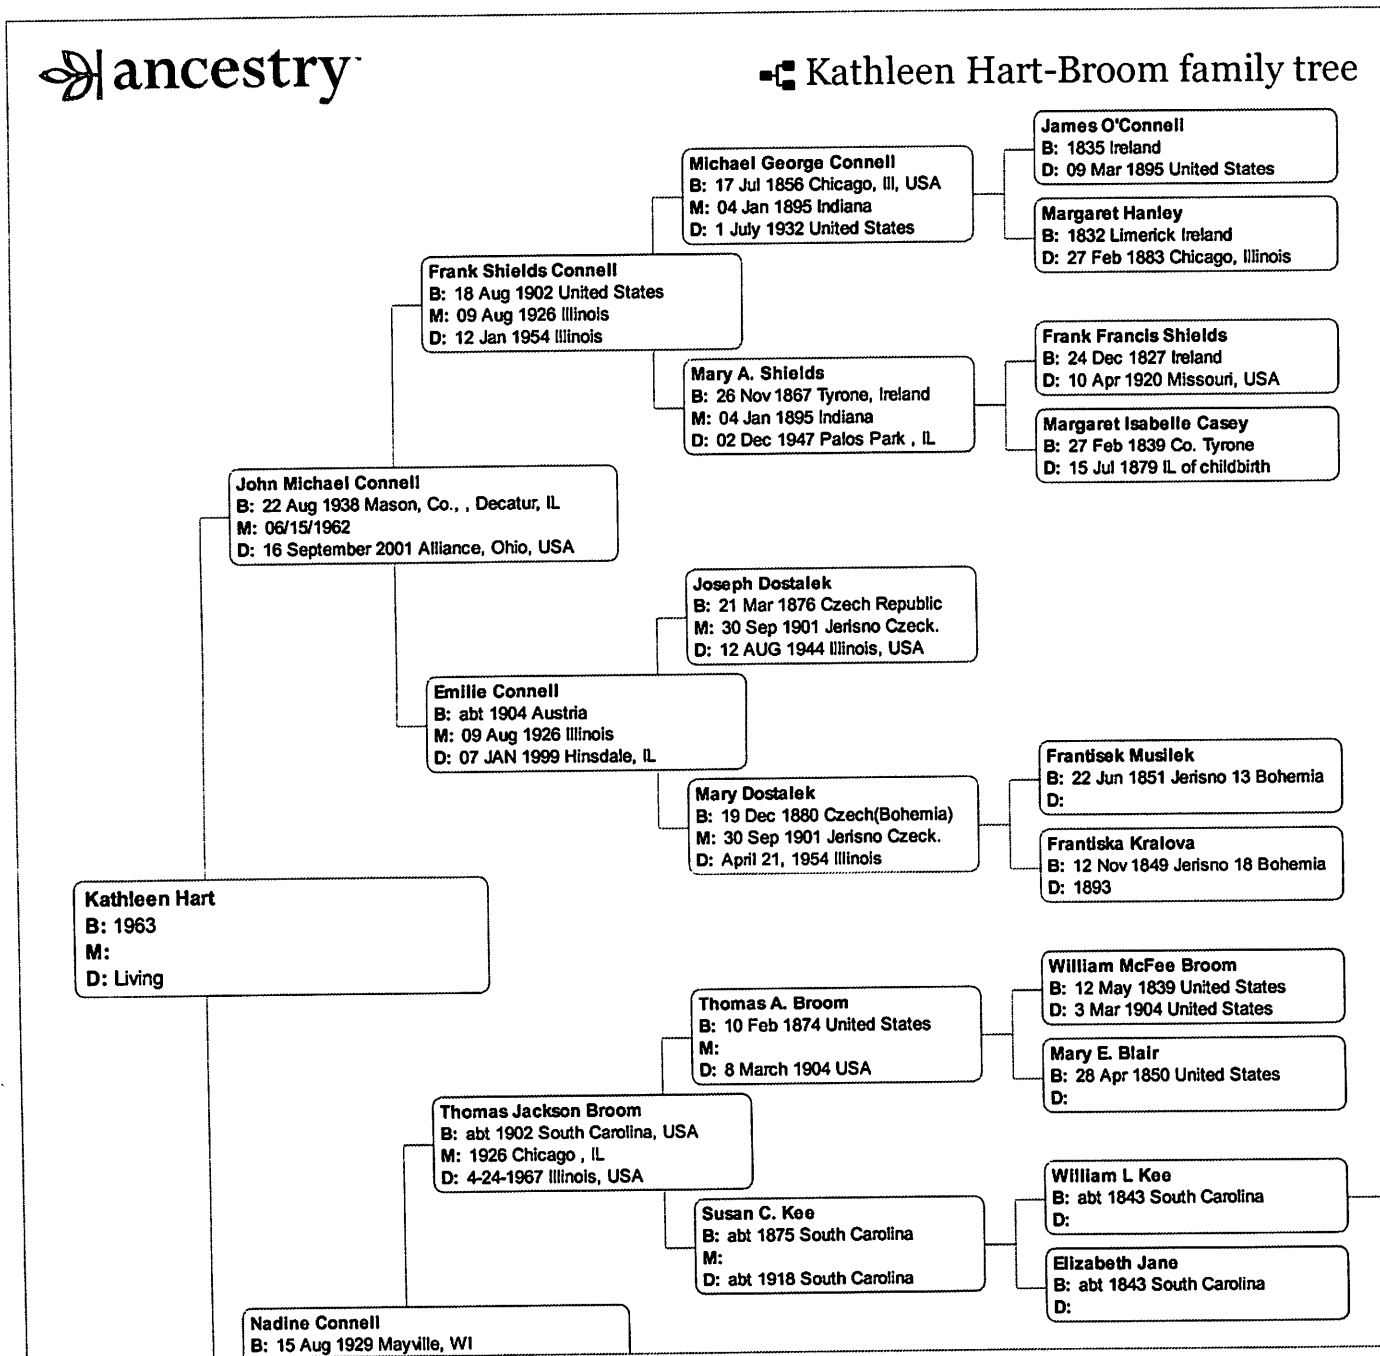

Kathleen Hart-Broom family tree

Kathleen Hart-Broom family tree

**Martin Kee**  
B: April 3 1780 VA  
M: of SC  
D: Jan 7 1848 South Carolina, USA

**Eleanor Daniel**  
B: Feb 1 1785 South Carolina, USA  
M: of SC  
D: Oct 3 1866 South Carolina, USA

### Kathleen Hart-Broom family tree

### Kathleen Hart-Broom family tree

Sister of ↑  
Jacqueline Cynthia  
Broom (Mrs. LaFreniere)