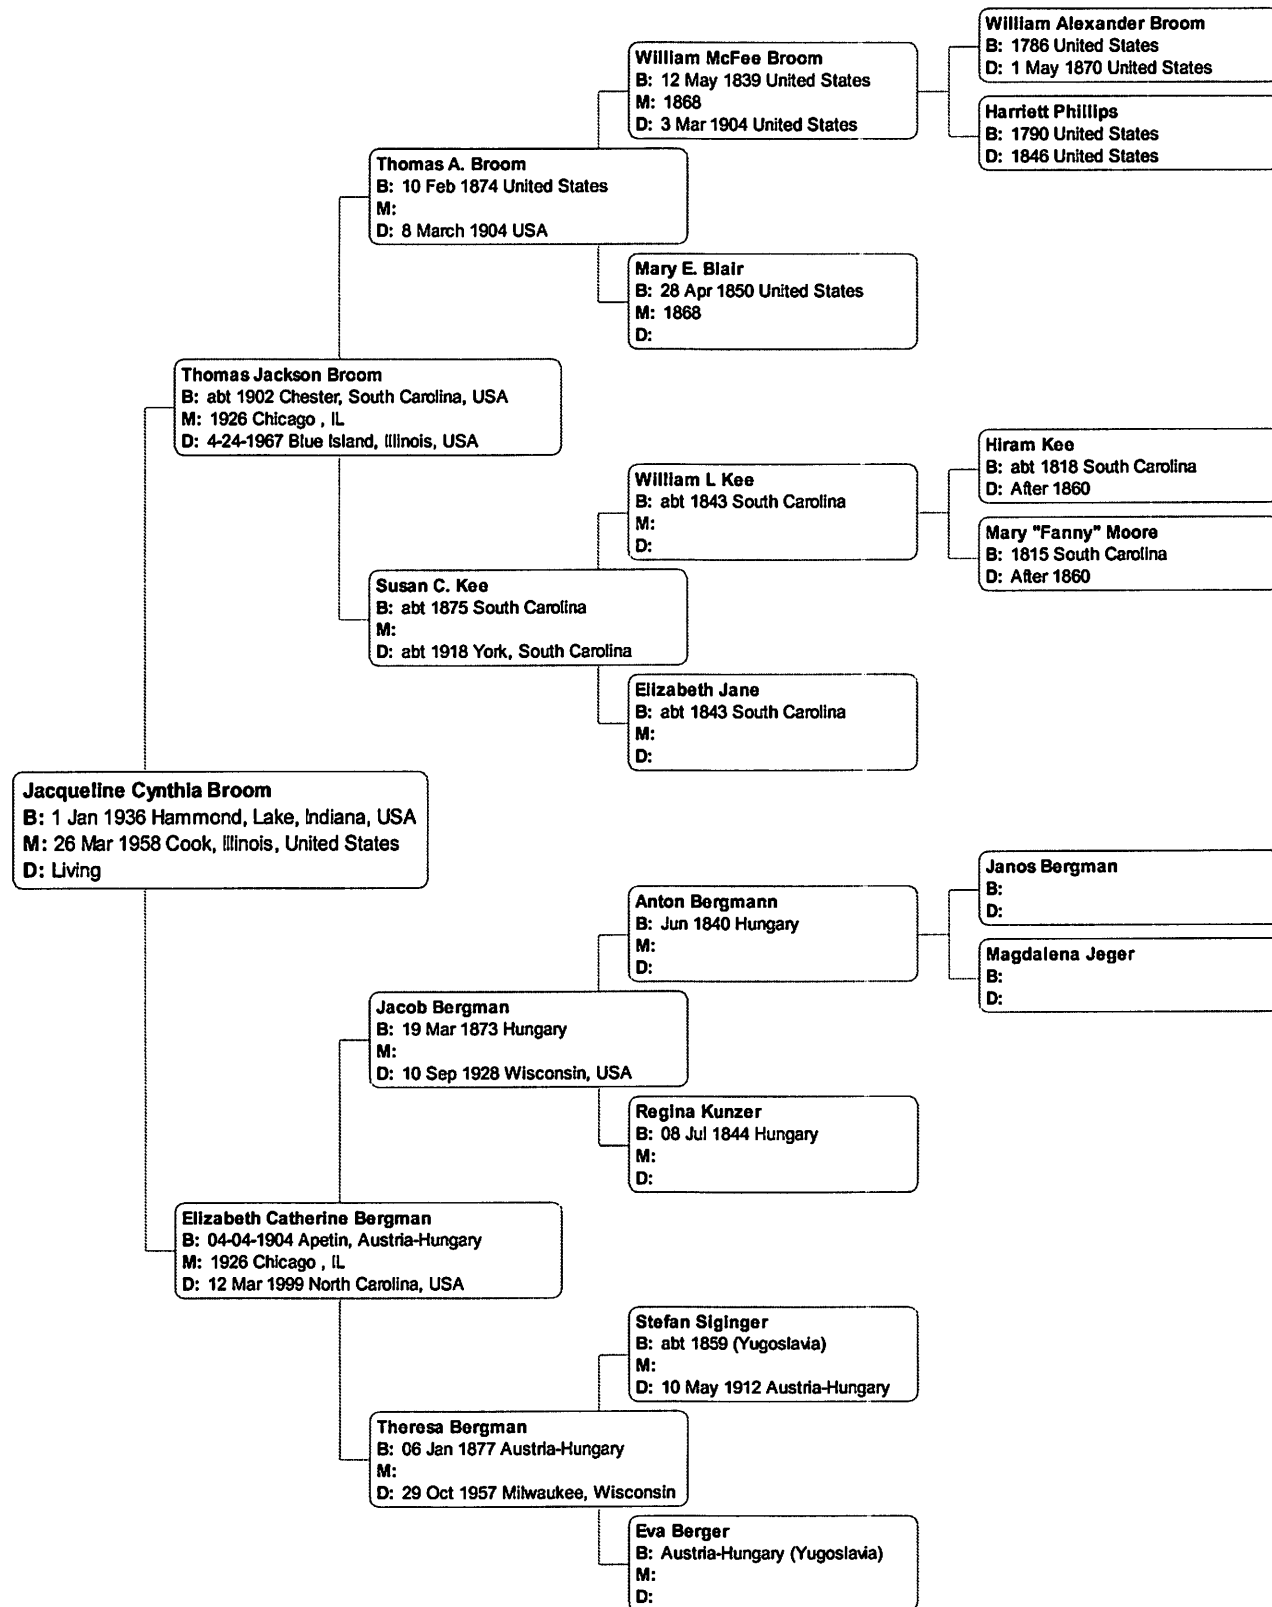

Kathleen Hart-Broom family tree

Kathleen Hart-Broom family tree

**Martin Kee**  
B: April 3 1780 VA  
M: of SC  
D: Jan 7 1848 South Carolina, USA

**Eleanor Daniel**  
B: Feb 1 1785 South Carolina, USA  
M: of SC  
D: Oct 3 1866 South Carolina, USA

### Kathleen Hart-Broom family tree

### Kathleen Hart-Broom family tree

Sister of ↑  
Jacqueline Cynthia  
Broom (Mrs. LaFreniere)