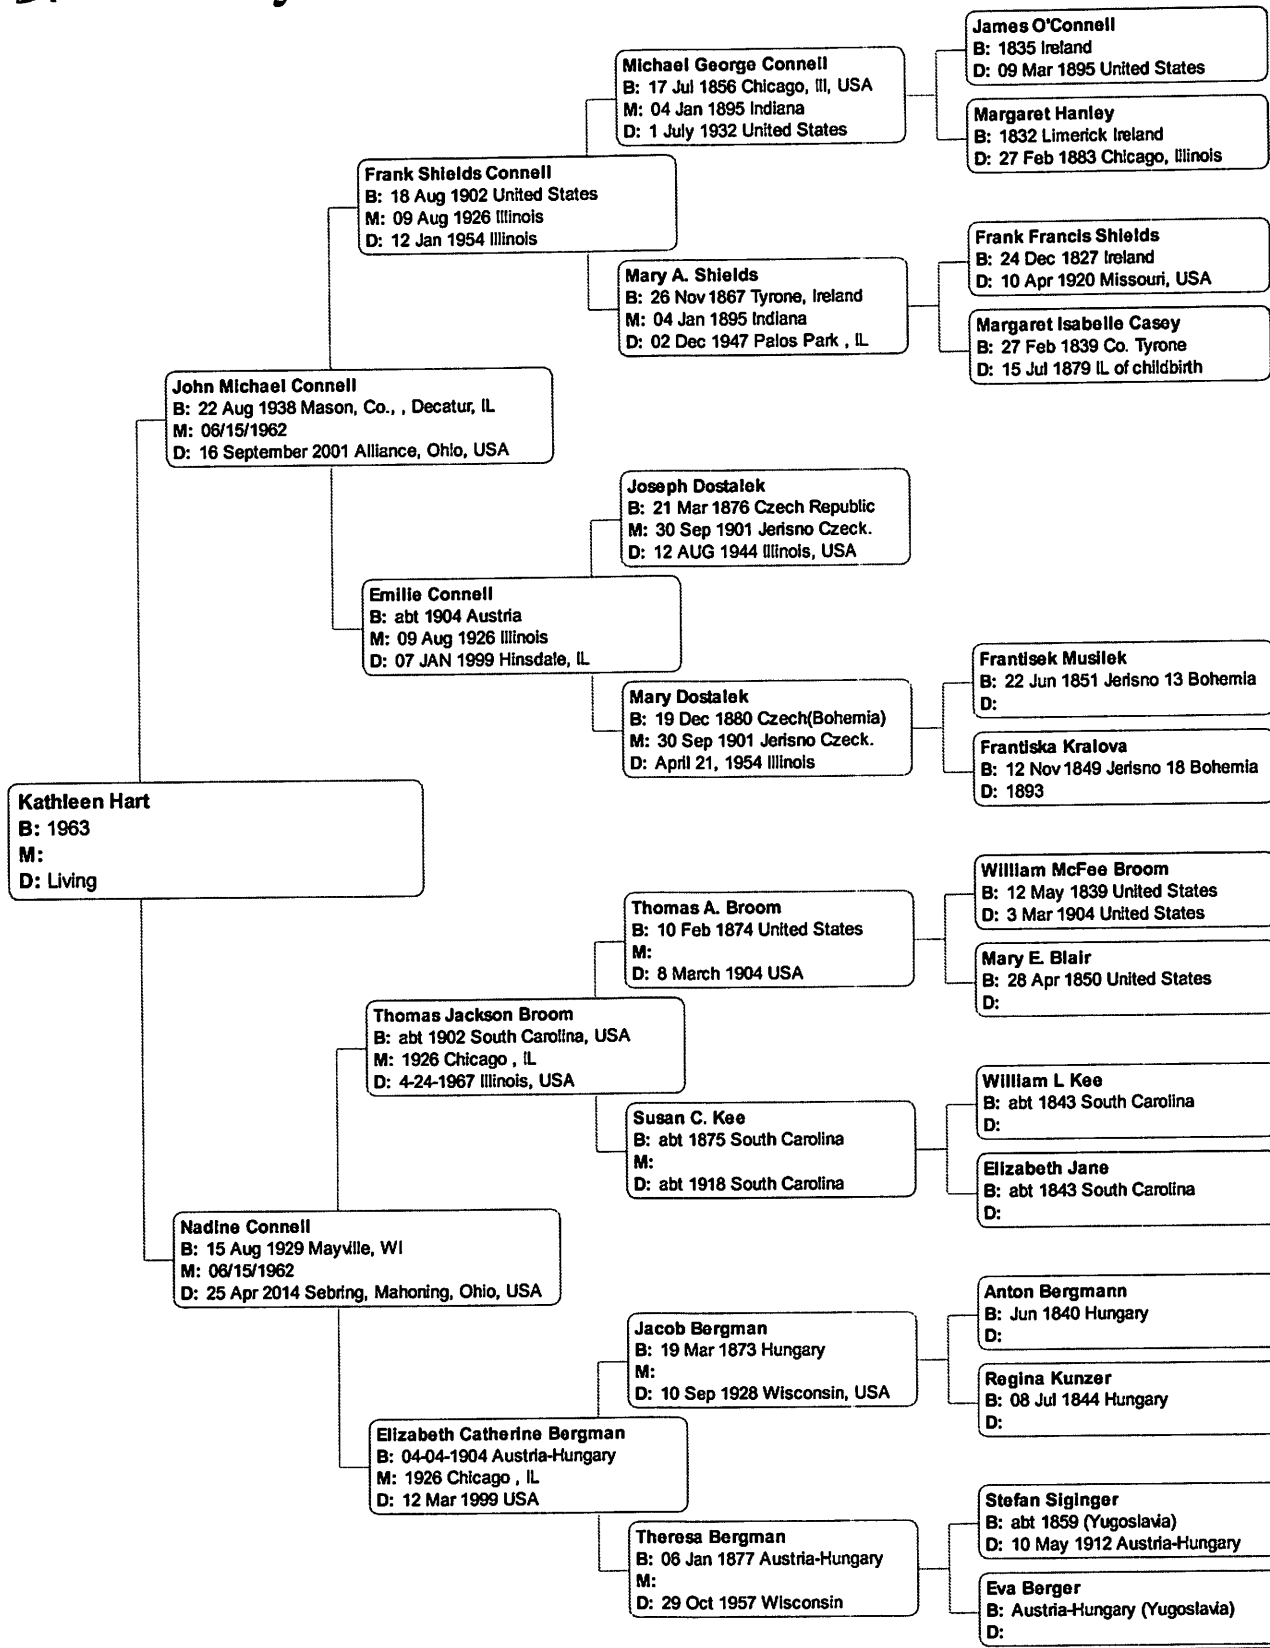

Kathleen Hart-Broom family tree

Kathleen Hart-Broom family tree

**Martin Kee**  
B: April 3 1780 VA  
M: of SC  
D: Jan 7 1848 South Carolina, USA

**Eleanor Daniel**  
B: Feb 1 1785 South Carolina, USA  
M: of SC  
D: Oct 3 1866 South Carolina, USA

### Kathleen Hart-Broom family tree

### Kathleen Hart-Broom family tree

Sister of ↑  
Jacqueline Cynthia  
Broom (Mrs. LaFreniere)