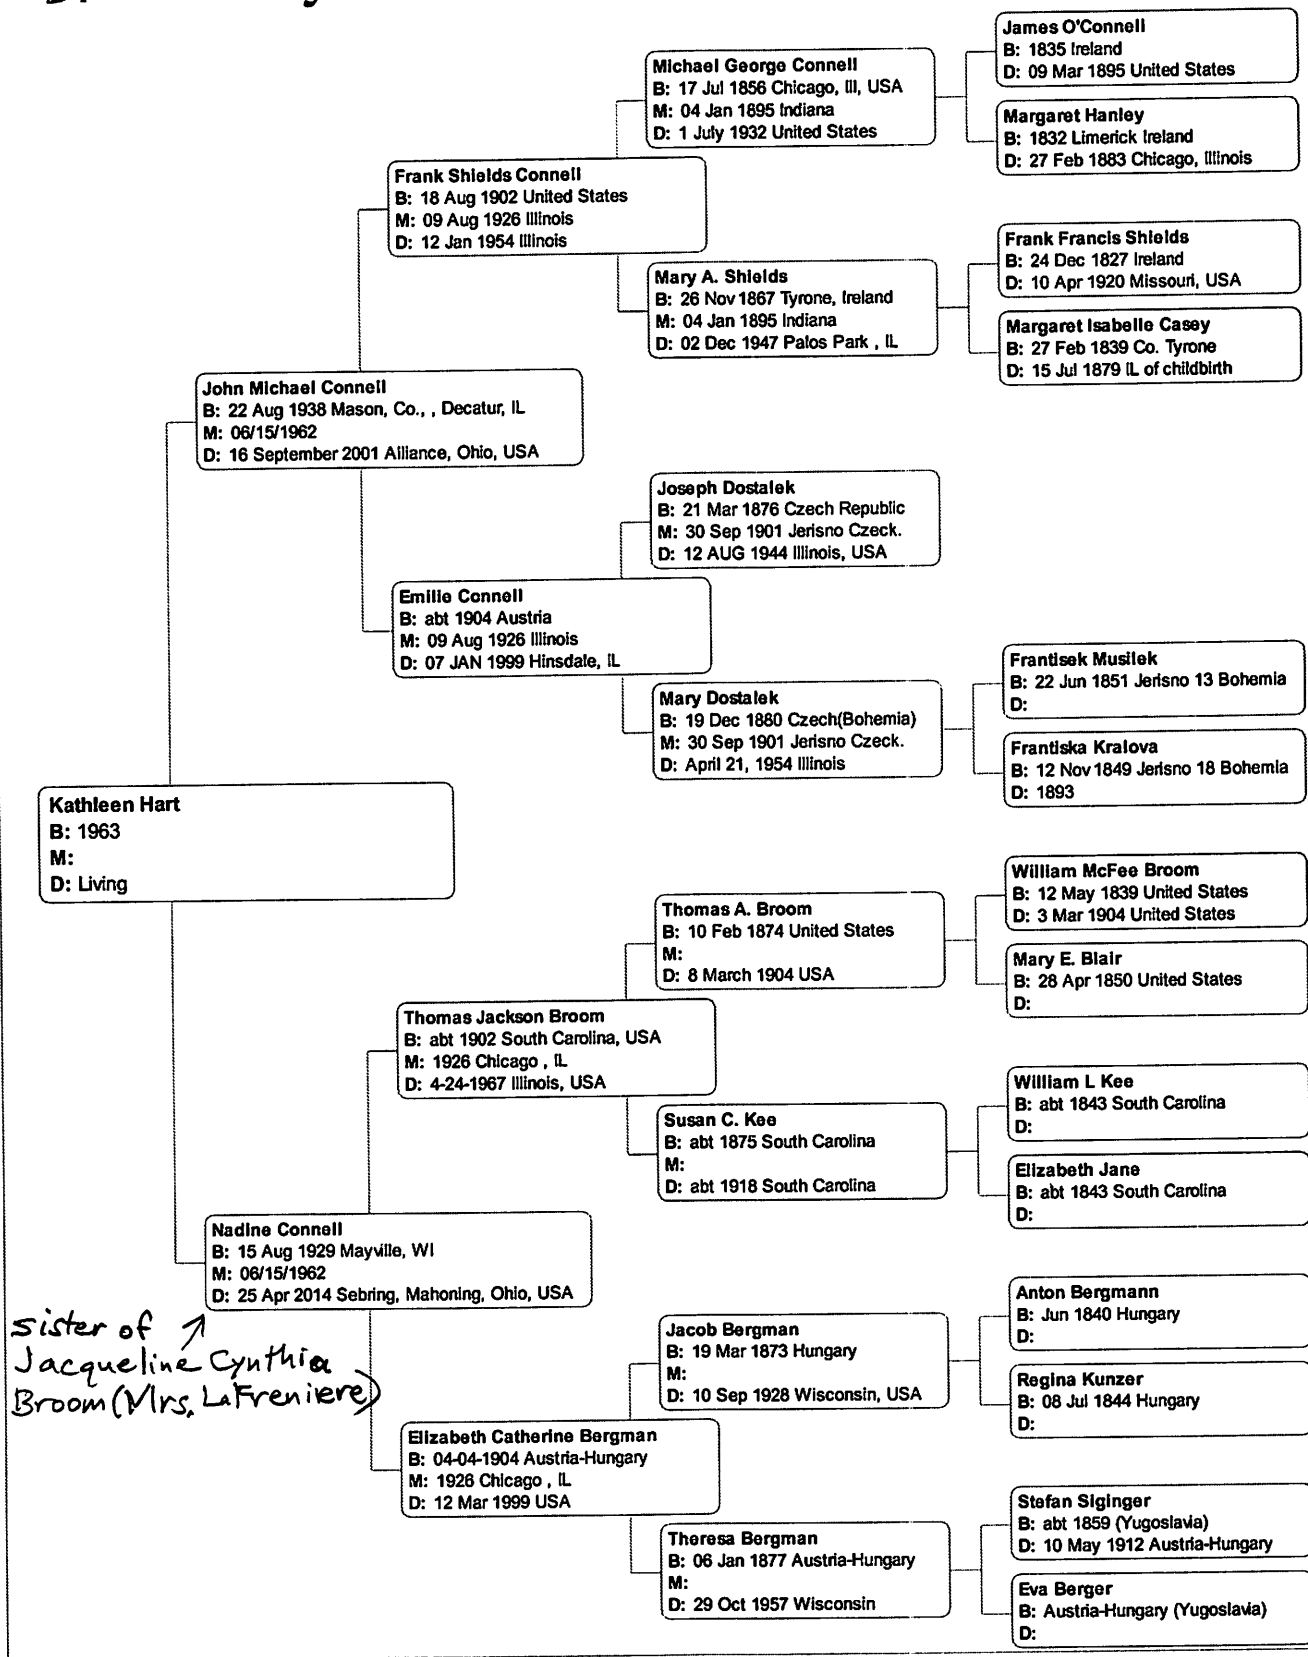

Kathleen Hart-Broom family tree

Kathleen Hart-Broom family tree

**Martin Kee**  
B: April 3 1780 VA  
M: of SC  
D: Jan 7 1848 South Carolina, USA

**Eleanor Daniel**  
B: Feb 1 1785 South Carolina, USA  
M: of SC  
D: Oct 3 1866 South Carolina, USA

### Kathleen Hart-Broom family tree

### Kathleen Hart-Broom family tree

Sister of ↑  
Jacqueline Cynthia  
Broom (Mrs. LaFreniere)